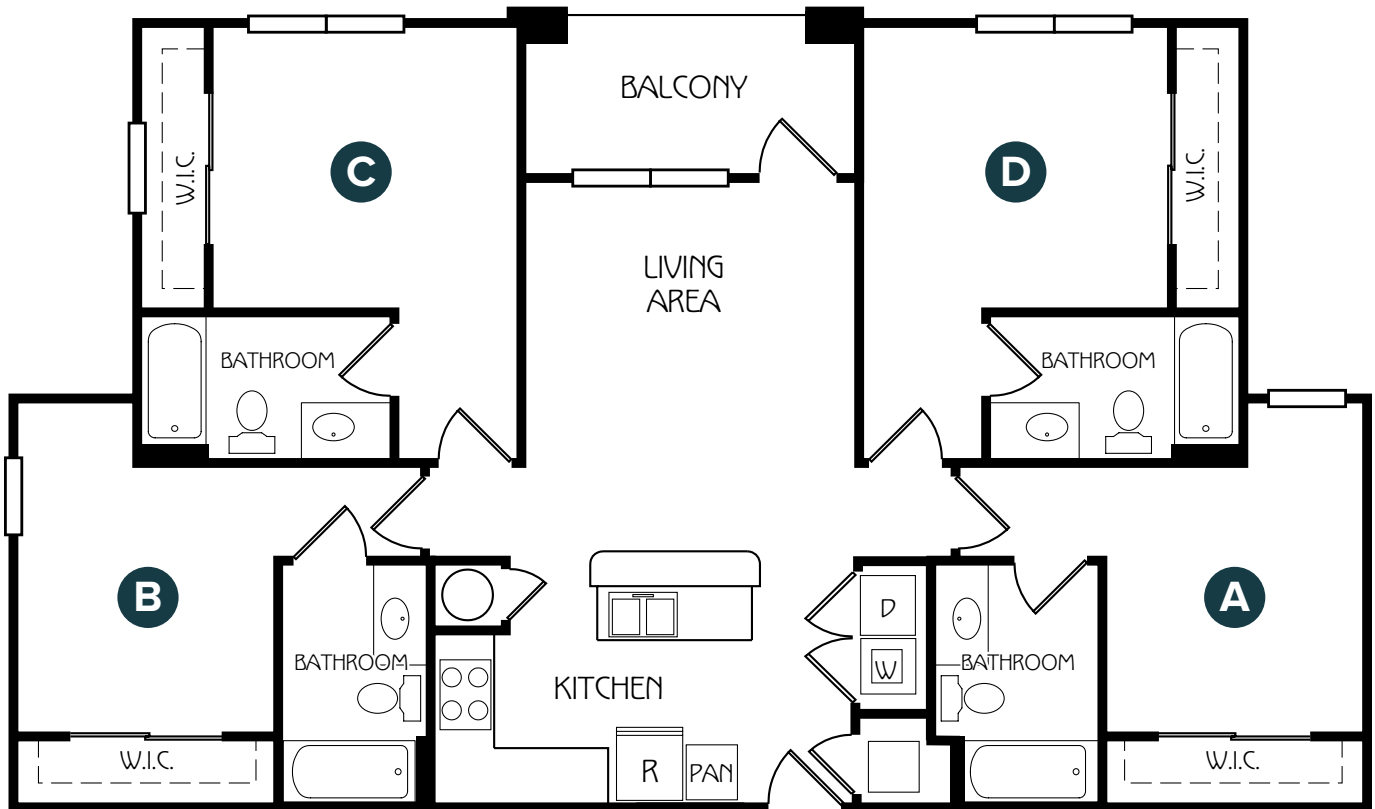

LUMPKIN

4 bed / 4.5 bath

Approximately 2,034 SQ FT

Living Area: 14' x 19'
 Dining Area: 9' x 15'
 Kitchen: 12' x 15'

Bedroom A: 12' x 11'
 Closet: 8' x 7'
 Bedroom B: 12' x 11'
 Closet: 7' x 7'
 Bedroom C: 12' x 11'
 Closet: 8' x 7'
 Bedroom D: 12' x 11'
 Closet: 7' x 7'

Approximately 1,217 SQ FT

Living Area: 10' x 13'
Kitchen: 10' x 12'
Bedroom A: 10' x 11'
Bedroom B: 10' x 10'
Bedroom C: 12' x 11'

RetreatCorvallis.com

Phone: 541.368.5061 | 700 Chickadee St. | Corvallis, OR 97333

Finishes, furnishings, colors, views and other information described or depicted in these images are representational only and do not necessarily depict the final design of the unit.

GARDEN

D1

4 bed / 4 bath

Approximately 1,444 SQ FT

Living Area: 10' x 13'
Kitchen: 10' x 13'
Bedroom A: 10' x 11'
Bedroom B: 10' x 11'
Bedroom C: 12' x 11'
Bedroom D: 12' x 11'

RetreatCorvallis.com

Phone: 541.368.5061 | 700 Chickadee St. | Corvallis, OR 97333