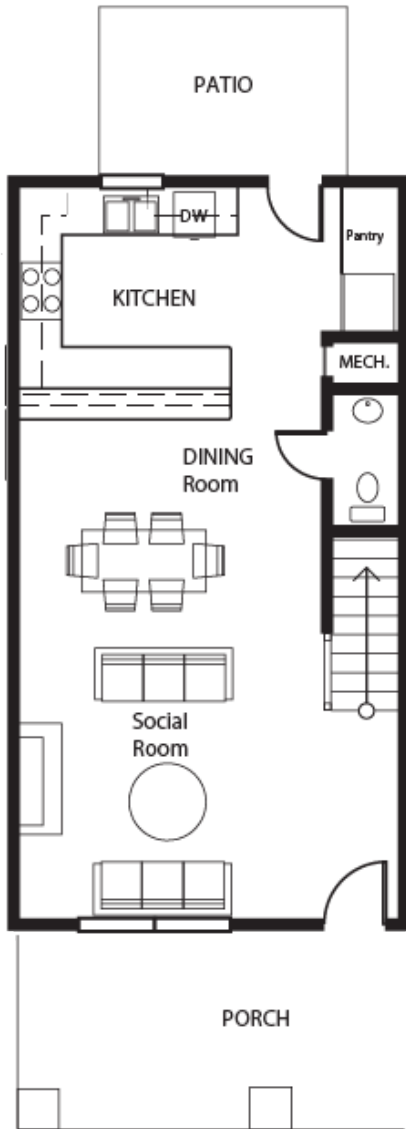

LUMPKIN

4 bed / 4 bath

Approximately 1,640 SQ FT

Living Area: 14' x 20'
Dining Area: 10' x 13'
Kitchen: 11' x 13'

Bedroom A: 11' x 13'
Closet: 5' x 5'
Bedroom B: 12' x 13'
Closet: 5' x 8'
Bedroom C: 11' x 13'
Closet: 3' x 8'
Bedroom D: 12' x 13'
Closet: 5' x 8'

LUMPKIN

4 bed / 4.5 bath

Approximately 2,034 SQ FT

Living Area: 14' x 19'
 Dining Area: 9' x 15'
 Kitchen: 12' x 15'

Bedroom A: 12' x 11'
 Closet: 8' x 7'
 Bedroom B: 12' x 11'
 Closet: 7' x 7'
 Bedroom C: 12' x 11'
 Closet: 8' x 7'
 Bedroom D: 12' x 11'
 Closet: 7' x 7'

MILLEDDGE

3 bed / 3 bath

Approximately 1,349 SQ FT

Living Area: 11' x 18'
Dining Area: 9' x 7'
Kitchen: 9' x 11'

Bedroom A: 11' x 11'
Closet: 7' x 5'
Bedroom B: 12' x 10'
Closet: 5' x 7'
Bedroom C: 12' x 11'
Closet: 8' x 6'