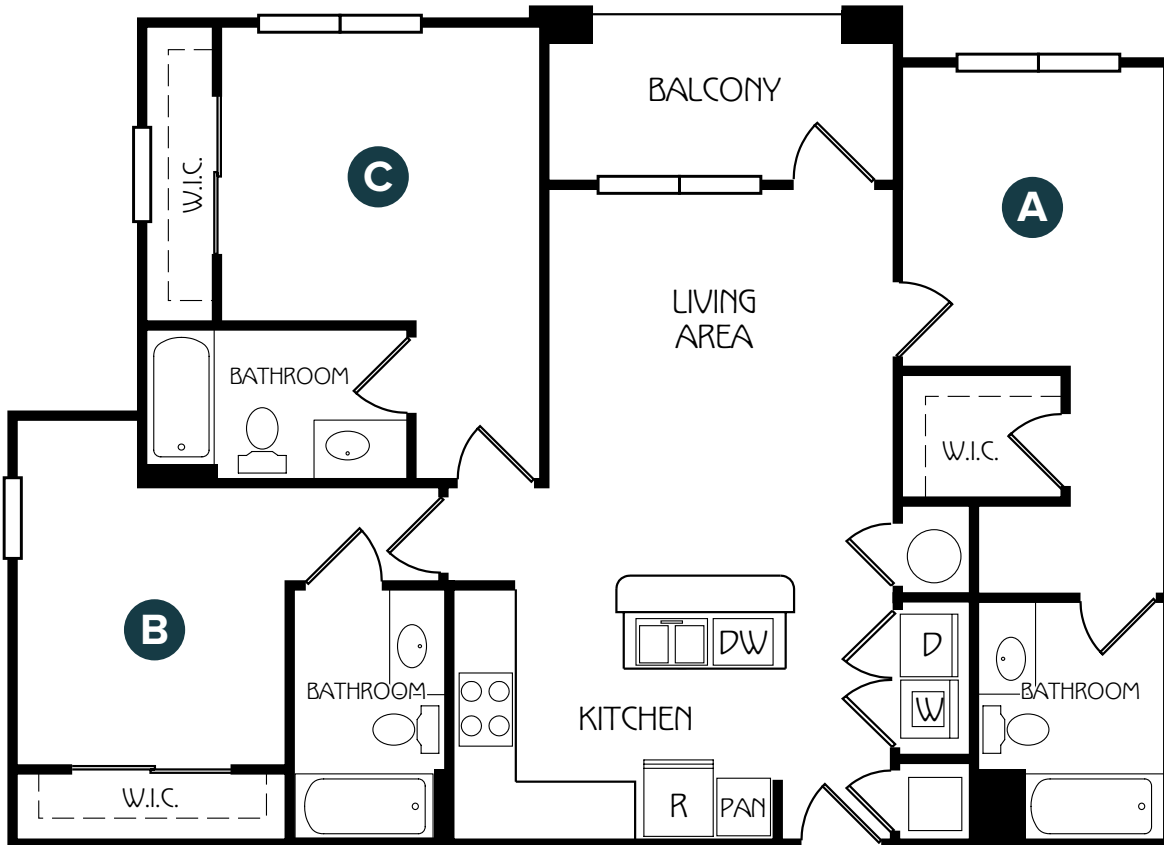

LUMPKIN

4 bed / 4 bath

Approximately 1,640 SQ FT

Living Area: 14' x 20'
Dining Area: 10' x 13'
Kitchen: 11' x 13'

Bedroom A: 11' x 13'
Closet: 5' x 5'
Bedroom B: 12' x 13'
Closet: 5' x 8'
Bedroom C: 11' x 13'
Closet: 3' x 8'
Bedroom D: 12' x 13'
Closet: 5' x 8'

GARDEN

B1

2 bed / 2 bath

Approximately 924 SQ FT

Living Area: 10' x 13'

Kitchen: 10' x 12'

Bedroom A: 10' x 10'

Bedroom B: 12' x 11'

GARDEN

C1

3 bed / 3 bath

Approximately 1,200 SQ FT

Living Area: 10' x 13'
Kitchen: 10' x 12'
Bedroom A: 10' x 11'
Bedroom B: 10' x 10'
Bedroom C: 12' x 11'

RetreatCorvallis.com

Phone: 541.368.5061 | 700 Chickadee St. | Corvallis, OR 97333

Finishes, furnishings, colors, views and other information described or depicted in these images are representational only and do not necessarily depict the final design of the unit.

GARDEN

C2

3 bed / 3 bath