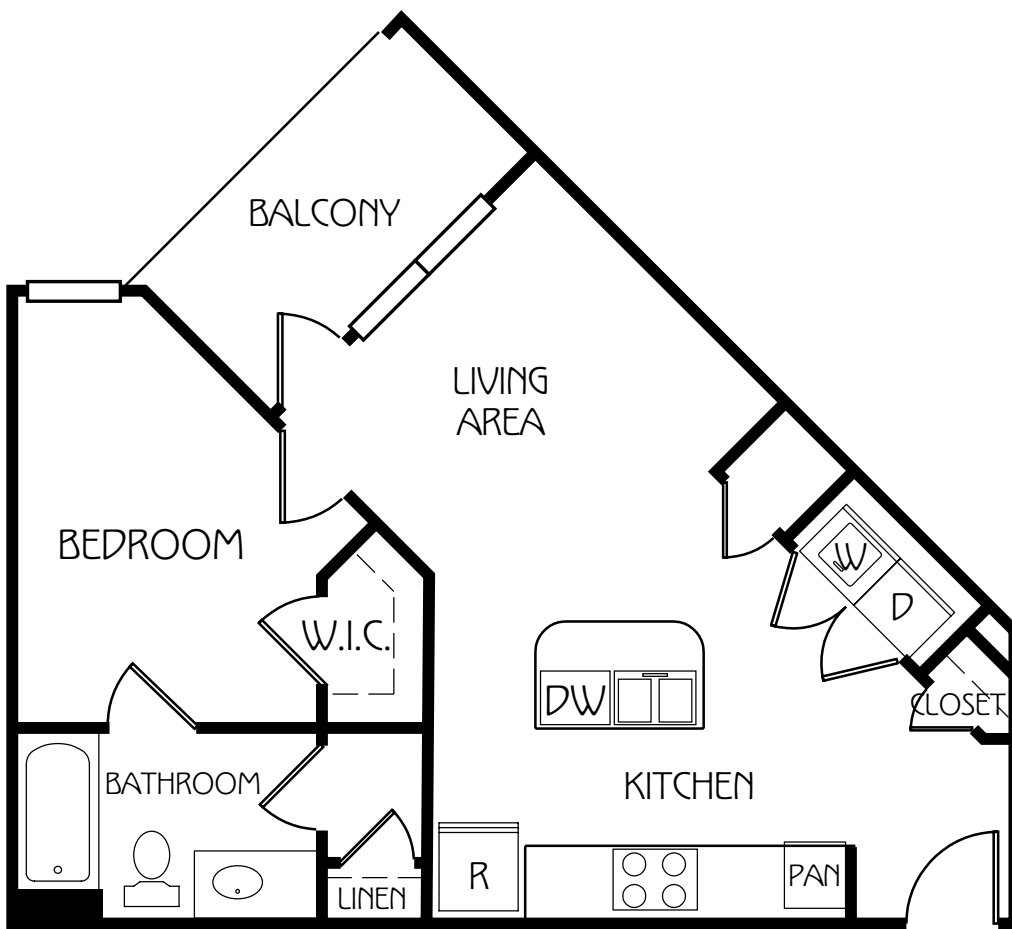

GARDEN

A1

1 bed / 1 bath

Approximately 564 SQ FT

Living Area: 13' x 12'
Kitchen: 9' x 10'
Bedroom A: 12' x 10'
Closet: ???

RetreatCorvallis.com

Phone: 541.368.5061 | 700 Chickadee St. | Corvallis, OR 97333

Finishes, furnishings, colors, views and other information described or depicted in these images are representational only and do not necessarily depict the final design of the unit.

GARDEN

A2

1 bed / 1 bath

Approximately 634 SQ FT

Living Area: 11' x 12'
Kitchen: 9' x 13'
Bedroom A: 14' x 10'
Closet: ???

RetreatCorvallis.com

Phone: 541.368.5061 | 700 Chickadee St. | Corvallis, OR 97333

Finishes, furnishings, colors, views and other information described or depicted in these images are representational only and do not necessarily depict the final design of the unit.