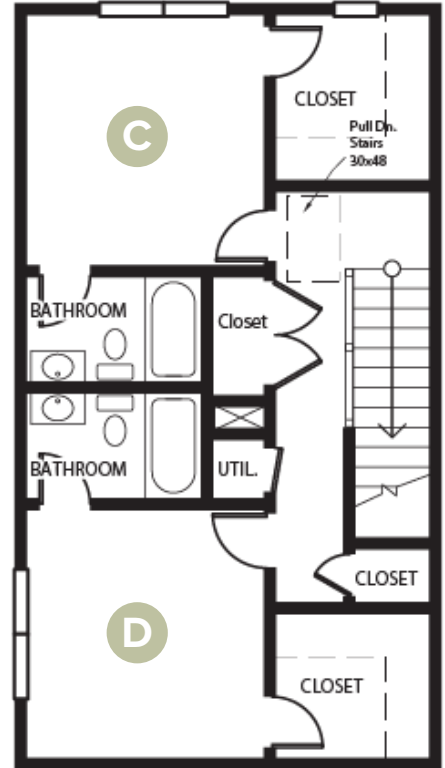

LUMPKIN

4 bed / 4 bath

Approximately 1,640 SQ FT

Living Area: 14' x 20'
Dining Area: 10' x 13'
Kitchen: 11' x 13'

Bedroom A: 11' x 13'
Closet: 5' x 5'
Bedroom B: 12' x 13'
Closet: 5' x 8'
Bedroom C: 11' x 13'
Closet: 3' x 8'
Bedroom D: 12' x 13'
Closet: 5' x 8'

LUMPKIN

4 bed / 4.5 bath

Approximately 2,034 SQ FT

Living Area: 14' x 19'
 Dining Area: 9' x 15'
 Kitchen: 12' x 15'

Bedroom A: 12' x 11'
 Closet: 8' x 7'
 Bedroom B: 12' x 11'
 Closet: 7' x 7'
 Bedroom C: 12' x 11'
 Closet: 8' x 7'
 Bedroom D: 12' x 11'
 Closet: 7' x 7'

MILLEDDGE

3 bed / 3 bath

Approximately 1,349 SQ FT

Living Area: 11' x 18'
Dining Area: 9' x 7'
Kitchen: 9' x 11'

Bedroom A: 11' x 11'
Closet: 7' x 5'
Bedroom B: 12' x 10'
Closet: 5' x 7'
Bedroom C: 12' x 11'
Closet: 8' x 6'