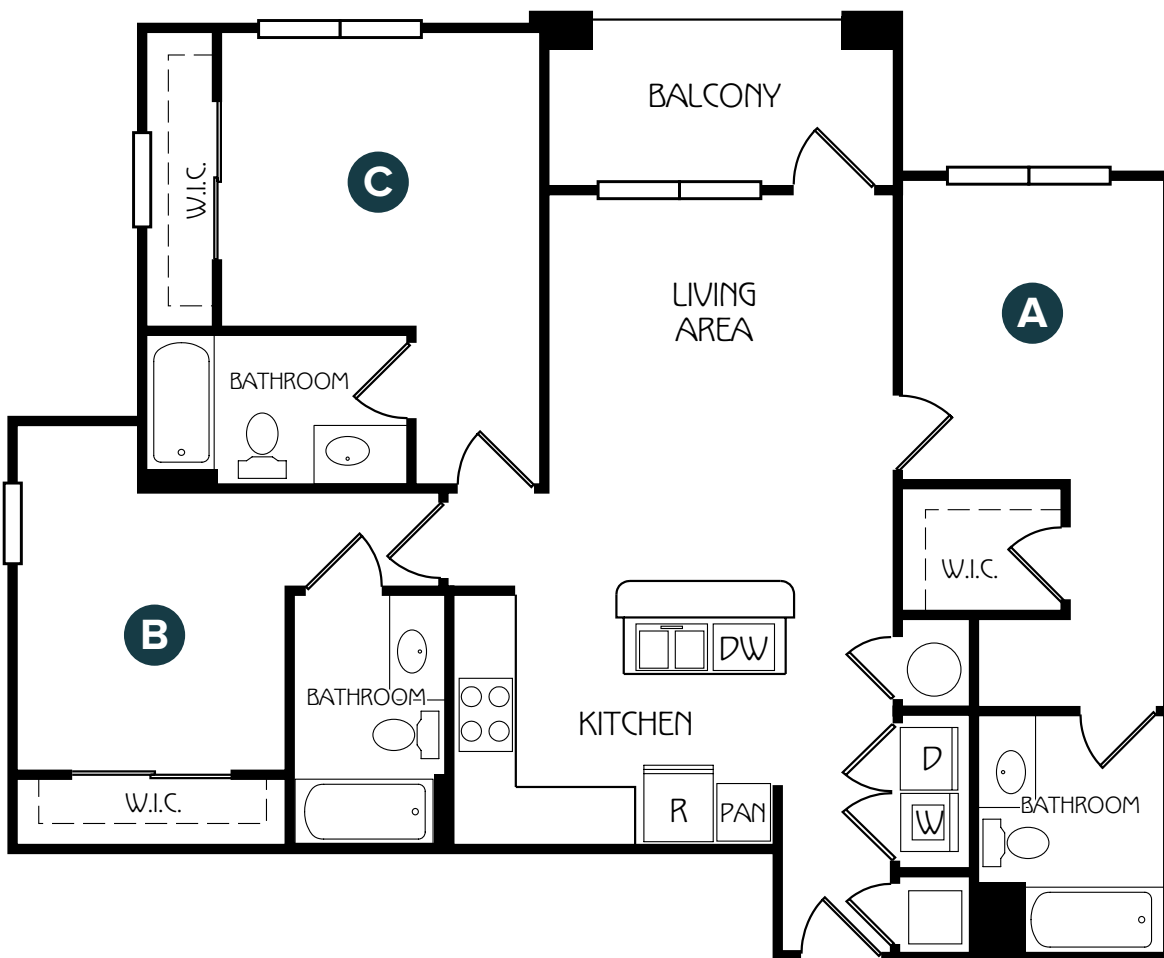

GARDEN

C1

3 bed / 3 bath

Approximately 1,200 SQ FT

Living Area: 10' x 13'
Kitchen: 10' x 12'
Bedroom A: 10' x 11'
Bedroom B: 10' x 10'
Bedroom C: 12' x 11'

RetreatCorvallis.com

Phone: 541.368.5061 | 700 Chickadee St. | Corvallis, OR 97333

Finishes, furnishings, colors, views and other information described or depicted in these images are representational only and do not necessarily depict the final design of the unit.

GARDEN

C2

3 bed / 3 bath

Approximately 1,217 SQ FT

Living Area: 10' x 13'
Kitchen: 10' x 12'
Bedroom A: 10' x 11'
Bedroom B: 10' x 10'
Bedroom C: 12' x 11'

RetreatCorvallis.com

Phone: 541.368.5061 | 700 Chickadee St. | Corvallis, OR 97333

Finishes, furnishings, colors, views and other information described or depicted in these images are representational only and do not necessarily depict the final design of the unit.

GARDEN

D1

4 bed / 4 bath