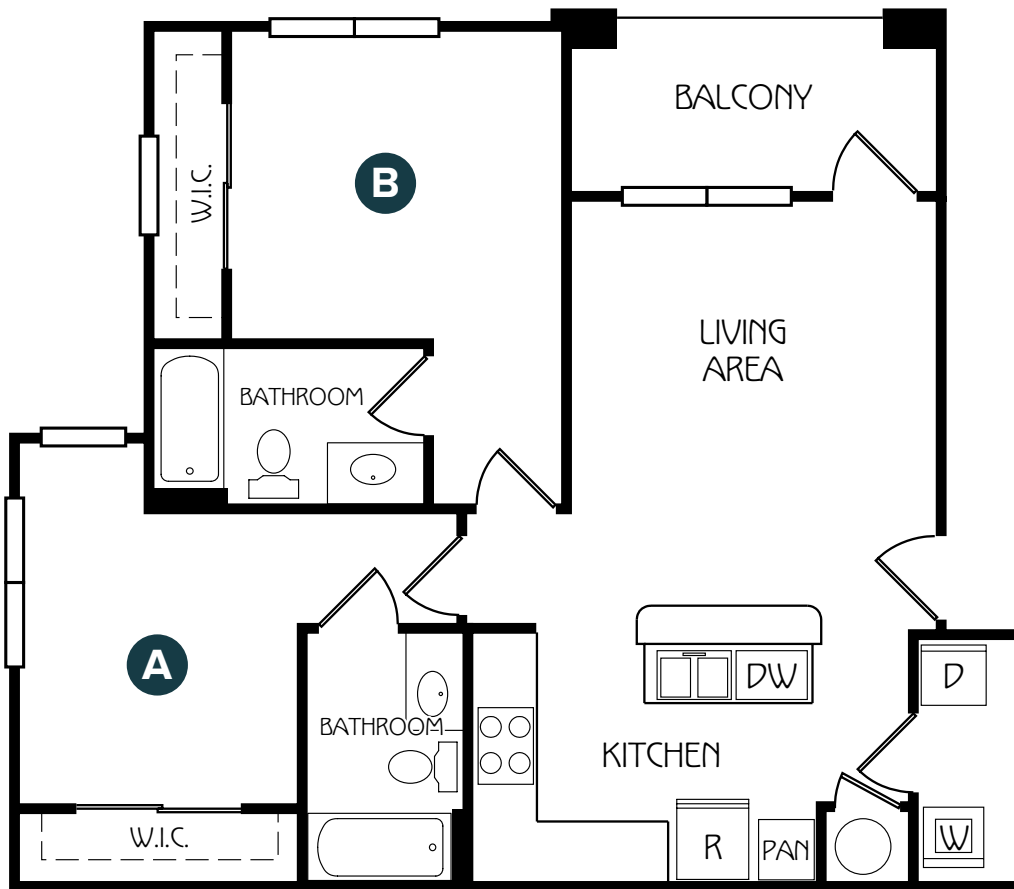

LUMPKIN

4 bed / 4 bath

Approximately 1,640 SQ FT

Living Area: 14' x 20'
Dining Area: 10' x 13'
Kitchen: 11' x 13'

Bedroom A: 11' x 13'
Closet: 5' x 5'
Bedroom B: 12' x 13'
Closet: 5' x 8'
Bedroom C: 11' x 13'
Closet: 3' x 8'
Bedroom D: 12' x 13'
Closet: 5' x 8'

GARDEN

A2

1 bed / 1 bath

Approximately 634 SQ FT

Living Area: 11' x 12'
Kitchen: 9' x 13'
Bedroom A: 14' x 10'
Closet: ???

RetreatCorvallis.com

Phone: 541.368.5061 | 700 Chickadee St. | Corvallis, OR 97333

Finishes, furnishings, colors, views and other information described or depicted in these images are representational only and do not necessarily depict the final design of the unit.

GARDEN

B1

2 bed / 2 bath

Approximately 924 SQ FT

Living Area: 10' x 13'

Kitchen: 10' x 12'

Bedroom A: 10' x 10'

Bedroom B: 12' x 11'

GARDEN

C1

3 bed / 3 bath

Approximately 1,200 SQ FT

Living Area: 10' x 13'
Kitchen: 10' x 12'
Bedroom A: 10' x 11'
Bedroom B: 10' x 10'
Bedroom C: 12' x 11'

RetreatCorvallis.com

Phone: 541.368.5061 | 700 Chickadee St. | Corvallis, OR 97333