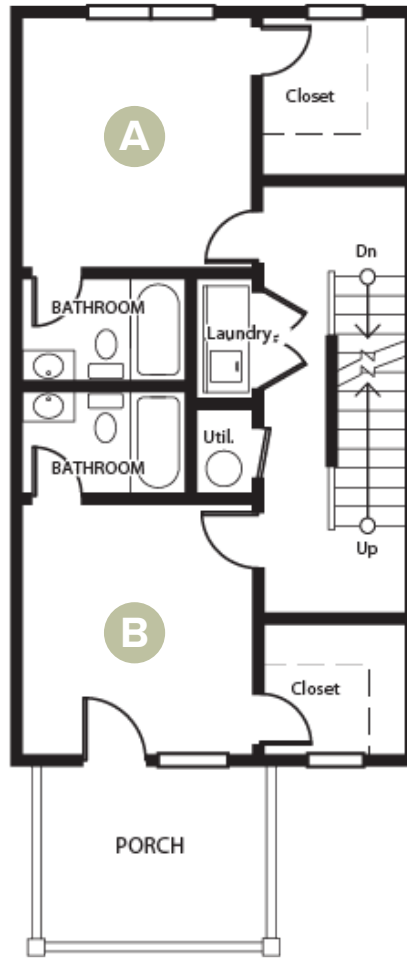

LUMPKIN

4 bed / 4 bath

Approximately 1,640 SQ FT

Living Area: 14' x 20'
Dining Area: 10' x 13'
Kitchen: 11' x 13'

Bedroom A: 11' x 13'
Closet: 5' x 5'
Bedroom B: 12' x 13'
Closet: 5' x 8'
Bedroom C: 11' x 13'
Closet: 3' x 8'
Bedroom D: 12' x 13'
Closet: 5' x 8'

LUMPKIN

4 bed / 4.5 bath

Approximately 2,034 SQ FT

Living Area: 14' x 19'
 Dining Area: 9' x 15'
 Kitchen: 12' x 15'

Bedroom A: 12' x 11'
 Closet: 8' x 7'
 Bedroom B: 12' x 11'
 Closet: 7' x 7'
 Bedroom C: 12' x 11'
 Closet: 8' x 7'
 Bedroom D: 12' x 11'
 Closet: 7' x 7'

MILLEDDGE

3 bed / 3 bath

Approximately 1,349 SQ FT

Living Area: 11' x 18'
Dining Area: 9' x 7'
Kitchen: 9' x 11'

Bedroom A: 11' x 11'
Closet: 7' x 5'
Bedroom B: 12' x 10'
Closet: 5' x 7'
Bedroom C: 12' x 11'
Closet: 8' x 6'