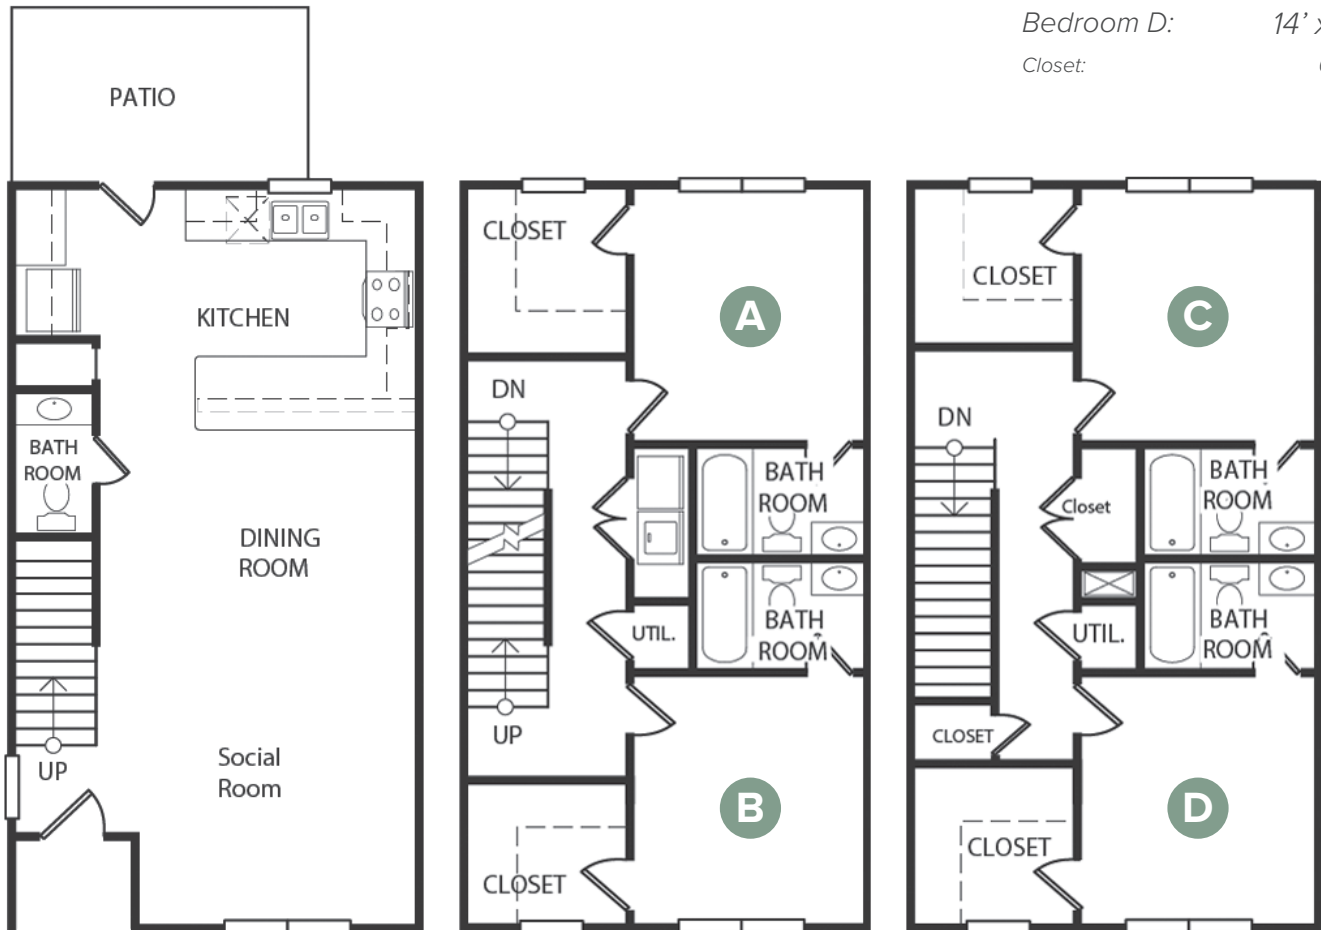

CLOVERHURST

4 bed / 4.5 bath

Approximately 1,957 SQ FT

Living Area: 16' x 17'
Dining Area: 9' x 14'
Kitchen: 12' x 14'

Bedroom A: 12' x 11'
Closet: 7' x 7'
Bedroom B: 11' x 11'
Closet: 6' x 7'
Bedroom C: 12' x 11'
Closet: 8' x 7'
Bedroom D: 14' x 12'
Closet: 6' x 5'

LUMPKIN

4 bed / 4 bath

Approximately 1,640 SQ FT

Living Area: 14' x 20'
Dining Area: 10' x 13'
Kitchen: 11' x 13'

Bedroom A: 11' x 13'
Closet: 5' x 5'
Bedroom B: 12' x 13'
Closet: 5' x 8'
Bedroom C: 11' x 13'
Closet: 3' x 8'
Bedroom D: 12' x 13'
Closet: 5' x 8'

LUMPKIN

4 bed / 4.5 bath

Approximately 2,034 SQ FT

Living Area: 14' x 19'
 Dining Area: 9' x 15'
 Kitchen: 12' x 15'

Bedroom A: 12' x 11'
 Closet: 8' x 7'
 Bedroom B: 12' x 11'
 Closet: 7' x 7'
 Bedroom C: 12' x 11'
 Closet: 8' x 7'
 Bedroom D: 12' x 11'
 Closet: 7' x 7'