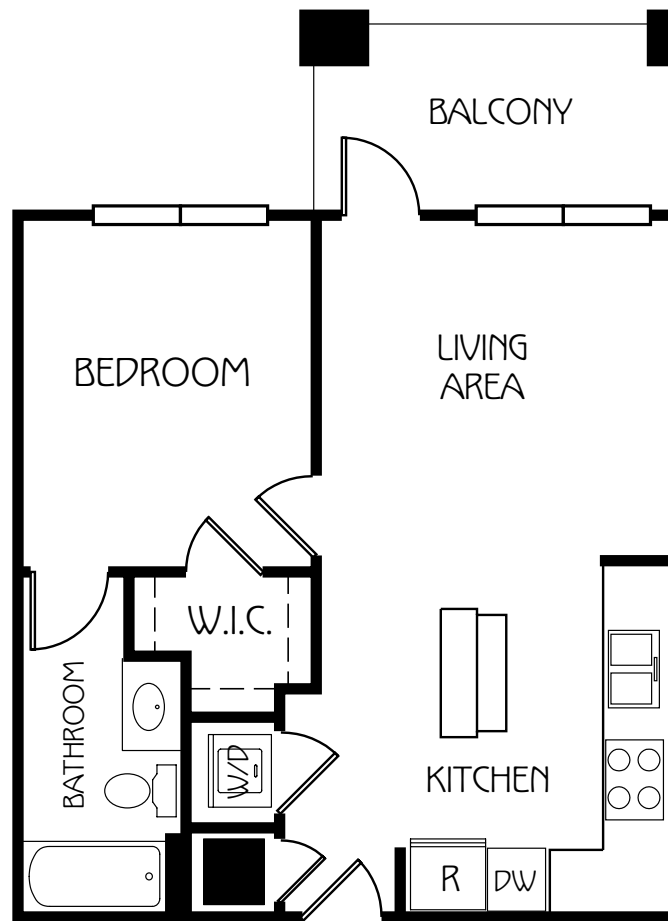

LUMPKIN

4 bed / 4 bath

Approximately 1,640 SQ FT

Living Area: 14' x 20'
Dining Area: 10' x 13'
Kitchen: 11' x 13'

Bedroom A: 11' x 13'
Closet: 5' x 5'
Bedroom B: 12' x 13'
Closet: 5' x 8'
Bedroom C: 11' x 13'
Closet: 3' x 8'
Bedroom D: 12' x 13'
Closet: 5' x 8'

LUMPKIN

4 bed / 4.5 bath

Approximately 2,034 SQ FT

Living Area: 14' x 19'
 Dining Area: 9' x 15'
 Kitchen: 12' x 15'

Bedroom A: 12' x 11'
 Closet: 8' x 7'
 Bedroom B: 12' x 11'
 Closet: 7' x 7'
 Bedroom C: 12' x 11'
 Closet: 8' x 7'
 Bedroom D: 12' x 11'
 Closet: 7' x 7'

GARDEN

A1

1 bed / 1 bath

Approximately 564 SQ FT

Living Area: 13' x 12'
Kitchen: 9' x 10'
Bedroom A: 12' x 10'
Closet: ???

RetreatCorvallis.com

Phone: 541.368.5061 | 700 Chickadee St. | Corvallis, OR 97333

Finishes, furnishings, colors, views and other information described or depicted in these images are representational only and do not necessarily depict the final design of the unit.

GARDEN

A2

1 bed / 1 bath

Approximately 634 SQ FT

Living Area: 11' x 12'
Kitchen: 9' x 13'
Bedroom A: 14' x 10'
Closet: ???

RetreatCorvallis.com

Phone: 541.368.5061 | 700 Chickadee St. | Corvallis, OR 97333

Finishes, furnishings, colors, views and other information described or depicted in these images are representational only and do not necessarily depict the final design of the unit.