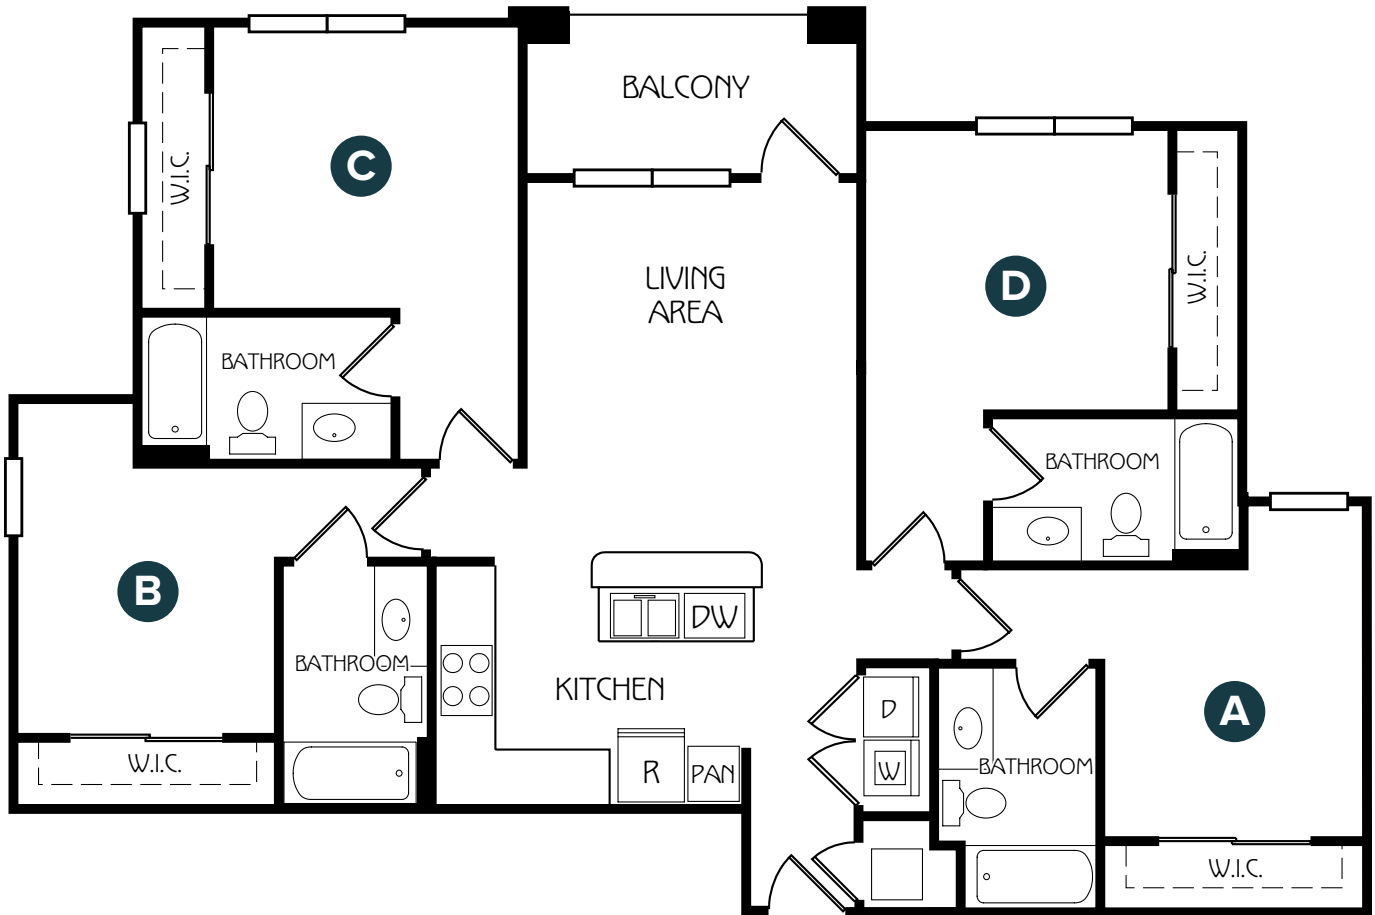

LUMPKIN

4 bed / 4.5 bath

Approximately 2,034 SQ FT

Living Area: 14' x 19'
 Dining Area: 9' x 15'
 Kitchen: 12' x 15'

Bedroom A: 12' x 11'
 Closet: 8' x 7'
 Bedroom B: 12' x 11'
 Closet: 7' x 7'
 Bedroom C: 12' x 11'
 Closet: 8' x 7'
 Bedroom D: 12' x 11'
 Closet: 7' x 7'

Approximately 1,444 SQ FT

Living Area: 10' x 13'
Kitchen: 10' x 13'
Bedroom A: 10' x 11'
Bedroom B: 10' x 11'
Bedroom C: 12' x 11'
Bedroom D: 12' x 11'

RetreatCorvallis.com

Phone: 541.368.5061 | 700 Chickadee St. | Corvallis, OR 97333

Finishes, furnishings, colors, views and other information described or depicted in these images are representational only and do not necessarily depict the final design of the unit.

GARDEN

4 bed / 4 bath

D2

Approximately 1,550 SQ FT

Living Area: 10' x 13'
Kitchen: 10' x 13'
Bedroom A: 10' x 11'
Bedroom B: 10' x 11'
Bedroom C: 12' x 11'
Bedroom D: 12' x 11'

RetreatCorvallis.com

Phone: 541.368.5061 | 700 Chickadee St. | Corvallis, OR 97333